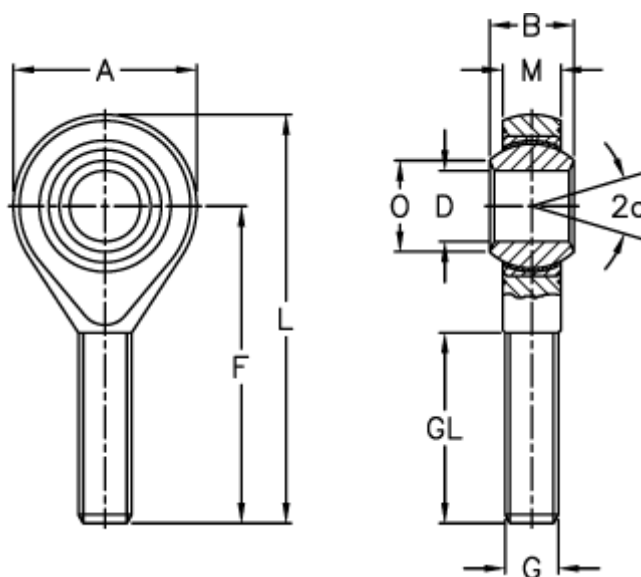

Article number: 03221016150

Description: Fluro Rod End GALRSW 16 16x1,5-R
Housing and ball in stainless steel with left-handed thread

Measures

A	= 42	L	= 87
a (degrees)	= 15	M	= 15
B	= 21	O	= 19.3
D	= 16	Permissible rpm	= 230
Dynamic load C (kN)	= 52.5	Static load C0 (kN)	= 60.5
F	= 66	Weight (g)	= 189
g	= M16x1,5		
GL	= 40		